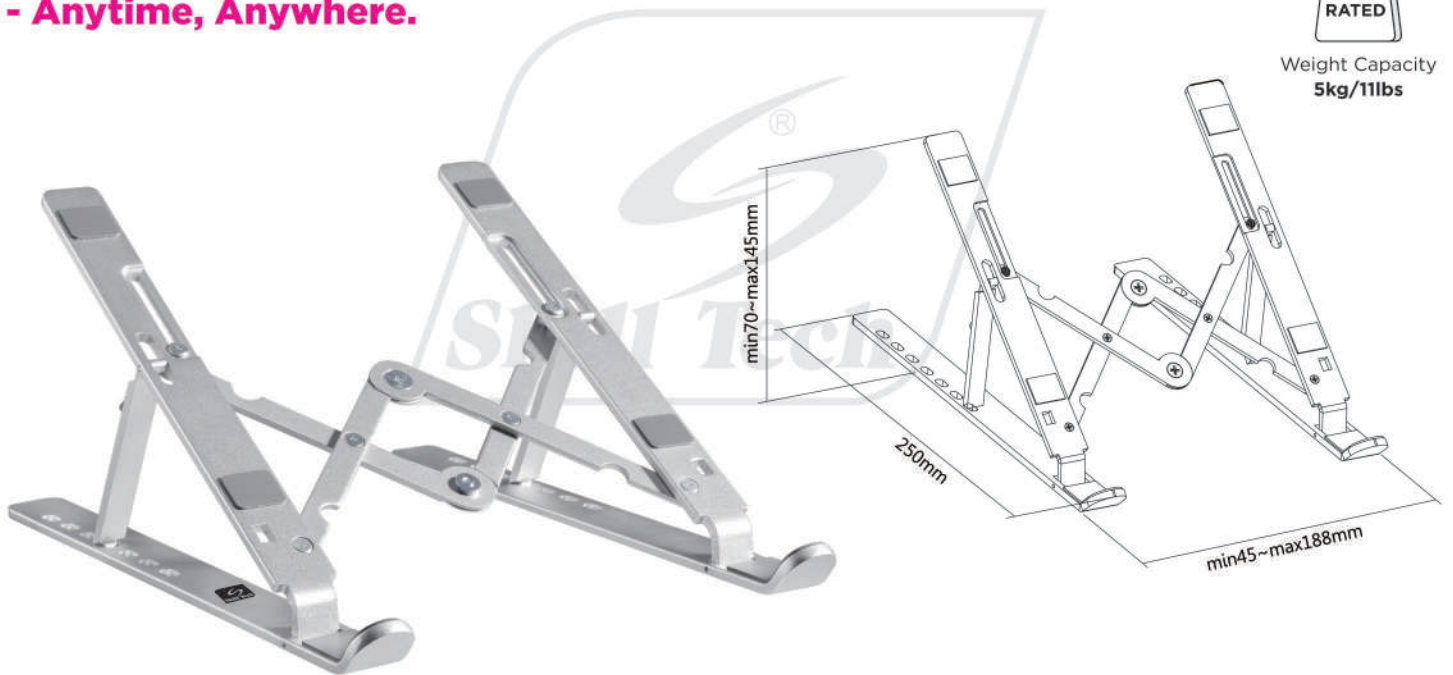

SH LP 03 LAPTOP RISER

**Raise Your Viewing Experience
- Anytime, Anywhere.**

Weight Capacity
5kg/11lbs

7 Height Settings
for optimal viewing that's easy on the eyes.

Easily Folds includes a Convenient Carry Bag
take it with you - school, library, coffee shop and more!